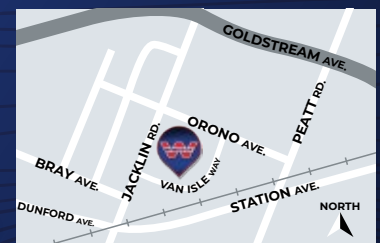

**CALL US FOR ANY
PRODUCT SOURCING
AND PRICING**

**DELIVERY
AVAILABLE ON
ALL PRODUCTS**

**Can't find what
you're looking
for in-store?**

Ask about ordering it in.

888 Van Isle Way, Victoria

Ph: (250) 474-6111 · Fax: (250) 474-6311
e: windsorplywoodvanisle@shaw.ca

STORE HOURS: Mon - Fri: 8:00am - 5:00pm
Sat: 9:00am - 5:00pm · Sun: CLOSED

/windsorplywoodlangford

@windsorplywood_langford