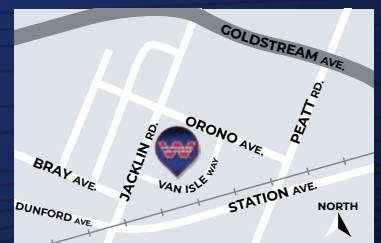

Windsor Plywood ... the *experts* you need to know!