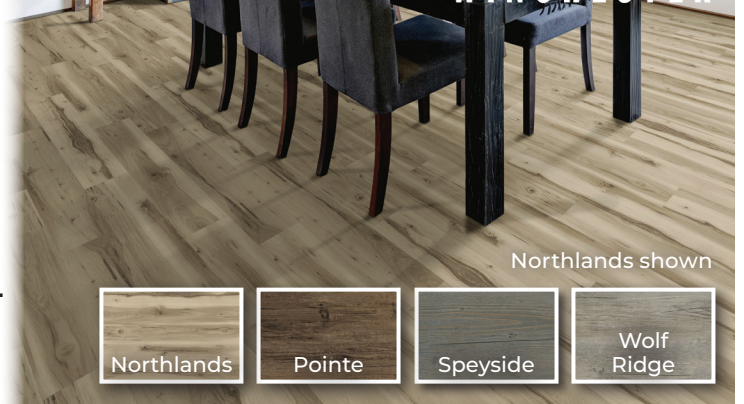

**NOW \$3.69** SQ FT  
**WAS \$4.69 /SQ FT**

SCS Global Services

**Windsor Plywood Exclusive!**

**WINCHESTER**

Northlands shown

Northlands

Pointe

Speyside