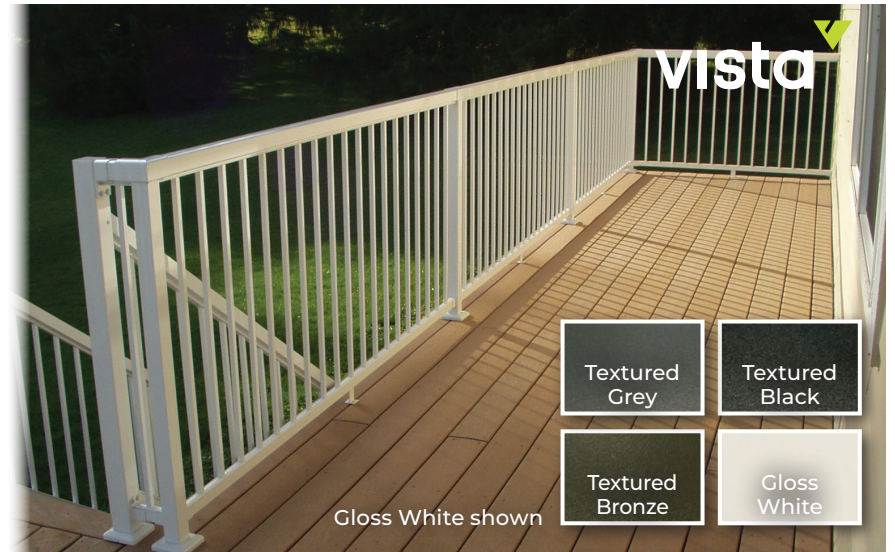

**Windsor Plywood**

**Medicine Hat**

Offers valid from April 15th to 30th, 2024

**SAVE**  
**15% OFF**  
REG. PRICE

All In-Stock  
**VISTA ALUMINUM RAILINGS**

- Available in Textured Grey, Textured Black, Textured Bronze and Gloss White

Gloss White shown

**NOW**  
**\$14.99** /SQ FT  
WAS \$19.99 /SQ FT

NextStone  
**SLATESTONE SIDING PANELS**

- Onyx colour only
- 8-1/4" x 43-1/4" panels
  - 2.14 sq. ft. /panel
  - 8 panels /box
  - Sold by full box only (at \$256.63 /box)